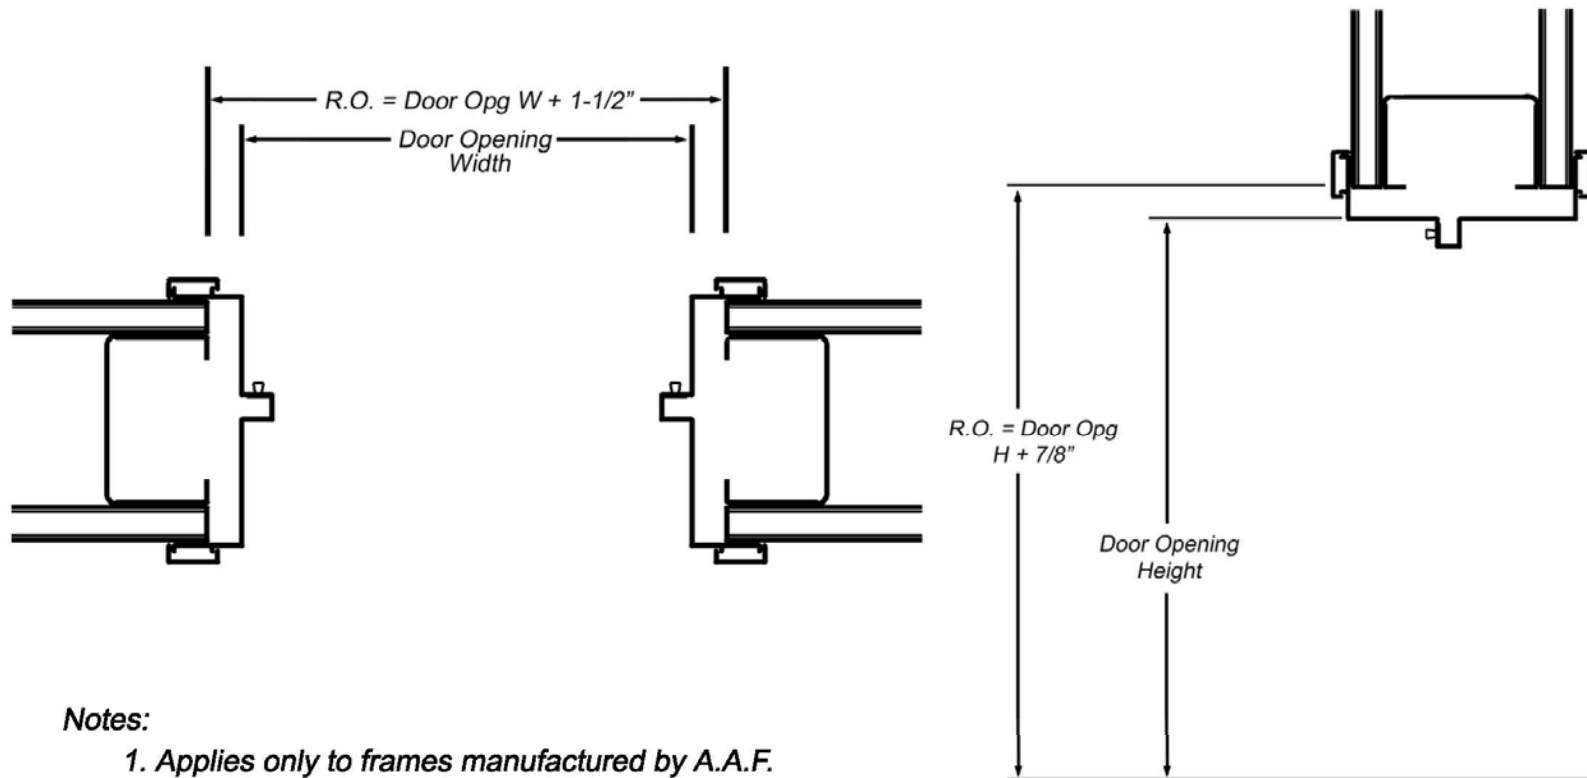

TRIMTECH

ARCHITECTURAL DOORS, FRAMES & HARDWARE
1724 RINGWOOD AVE
SAN JOSE, CA 95131
PHONE: (408) 487-8660 FAX: (408) 487-8648

TRIM TECH INC

Notes:

1. Applies only to frames manufactured by A.A.F.

Aluminum Door Frame - Rough Opening