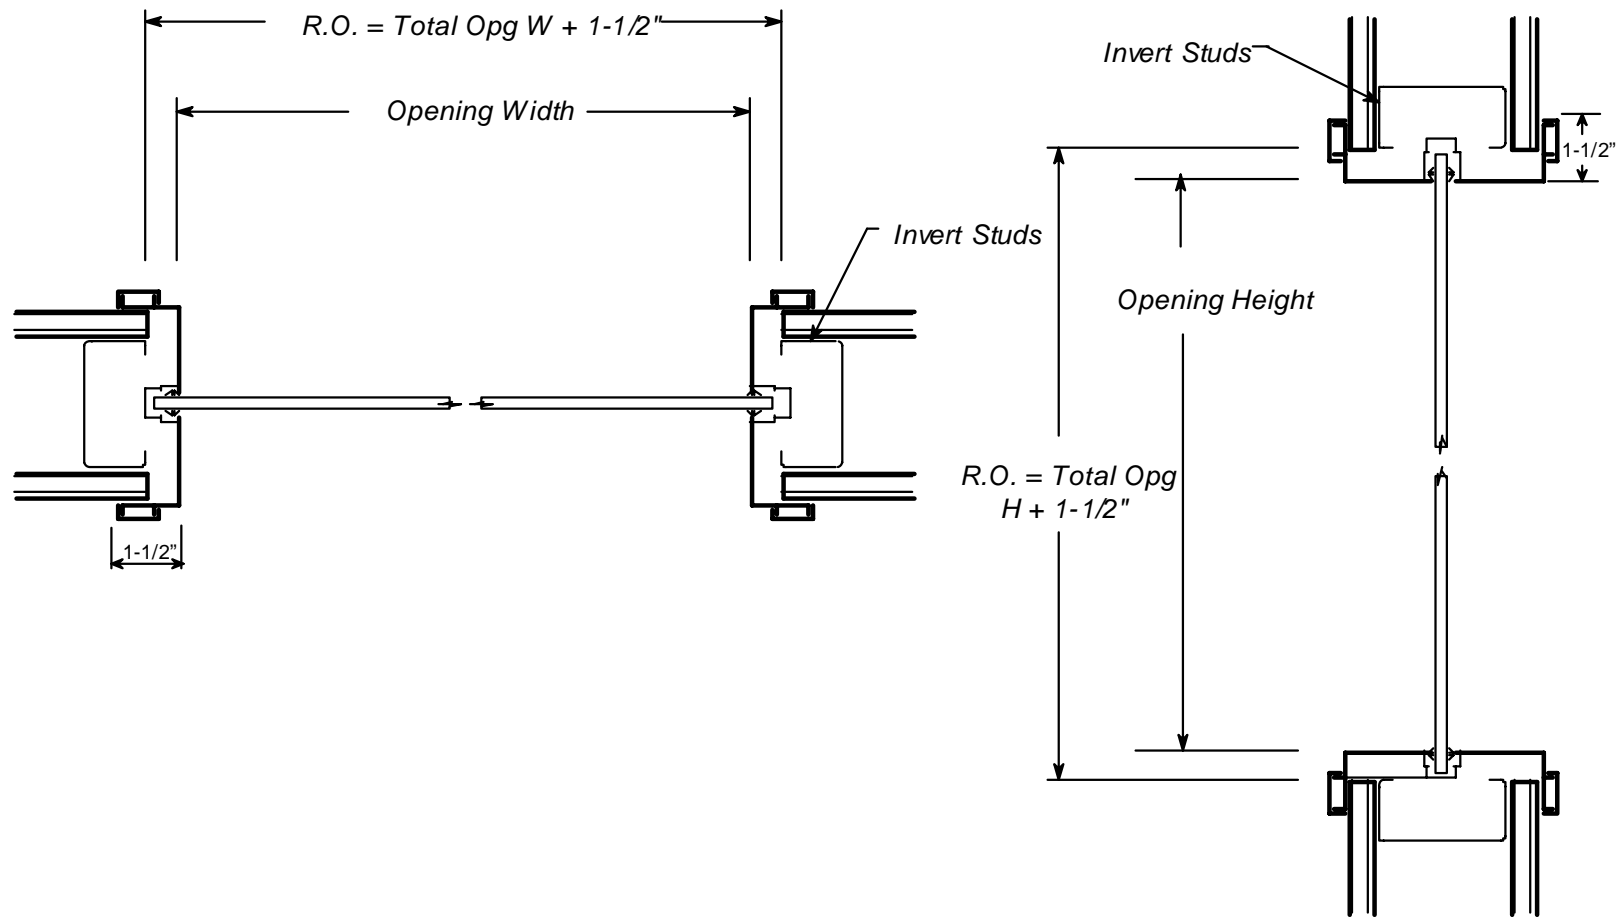

TRIMTECH

ARCHITECTURAL DOORS, FRAMES & HARDWARE
1724 RINGWOOD AVE
SAN JOSE, CA 95131
PHONE: (408) 487-8660 FAX: (408) 487-8648

TRIM TECH INC

Aluminum Window Frame - Rough Opening

DATE:

SCALE: 3/4" = 1'

Page 4