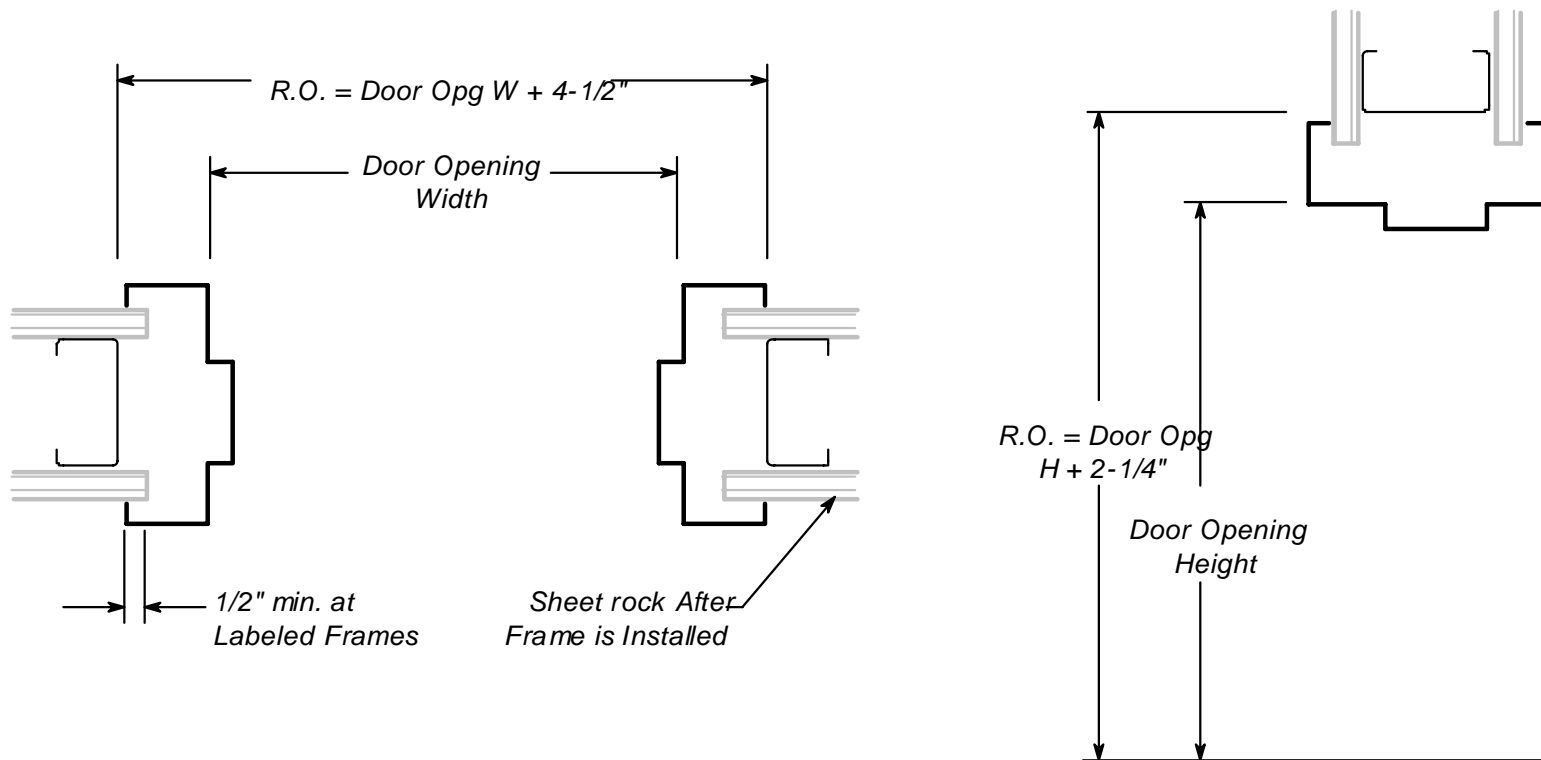

## TRIM TECH INC

Notes:

1. Applies only to 2" face hollow metal frames.