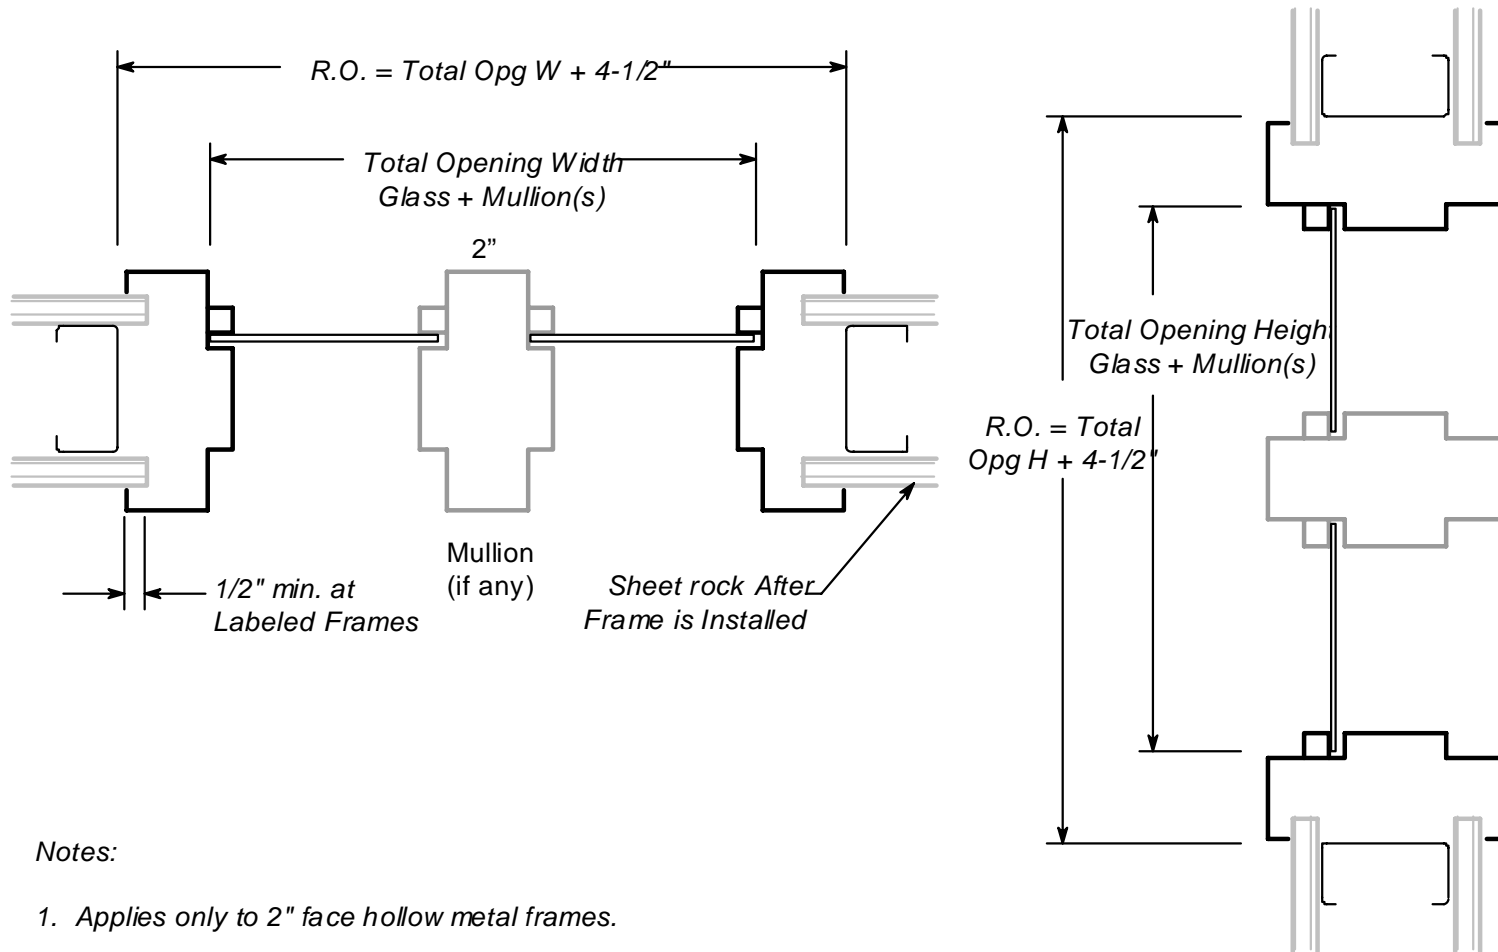

TRIMTECH

ARCHITECTURAL DOORS, FRAMES & HARDWARE
 1724 RINGWOOD AVE
 SAN JOSE, CA 95131
 PHONE: (408) 487-8660 FAX: (408) 487-8648

TRIM TECH INC

Notes:

1. Applies only to 2" face hollow metal frames.